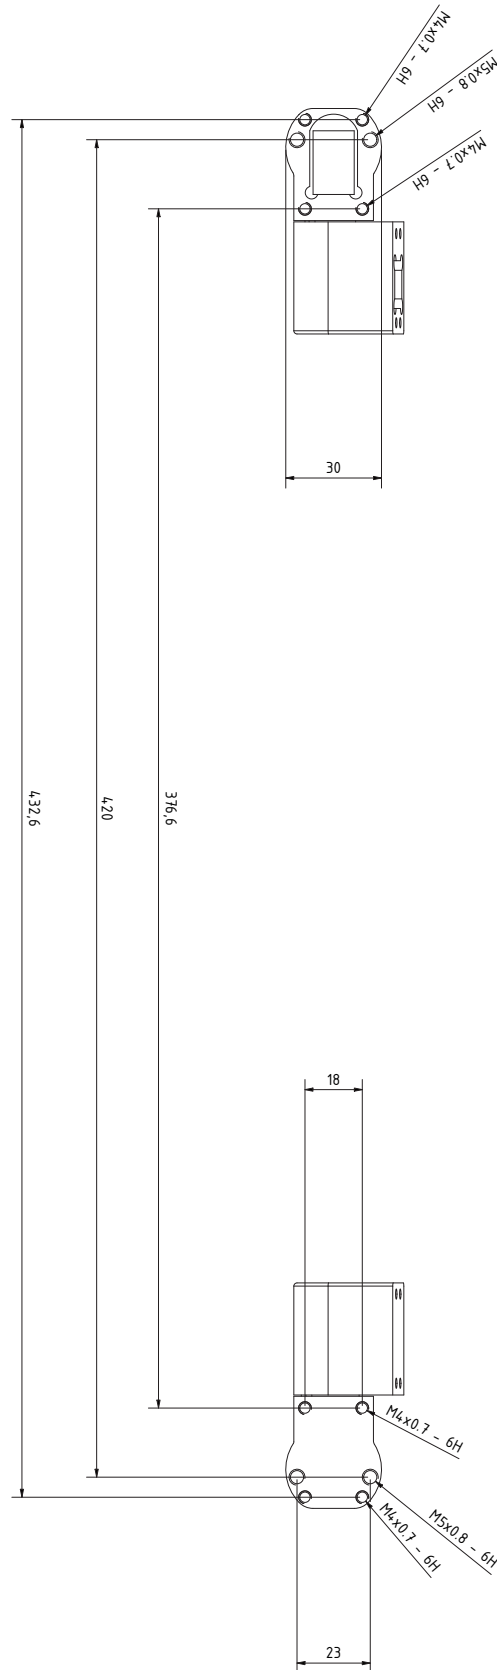

TECHNICAL DRAWING

Änderungen und Irrtümer vorbehalten!

GETT Gerätetechnik GmbH

Mittlerer Ring 1 | 08233 Treuen | Germany
Tel: +49 37468 660-0
Fax: +49 37468 660-66
E-Mail: info@gett.de
Internet: www.gett.de

Gett North America LLC

E-Mail: info@gett-na.com
Internet: www.gett-na.com

Gett Asia Ltd.

E-Mail: info@gett-asia.com
Internet: www.gett-asia.com