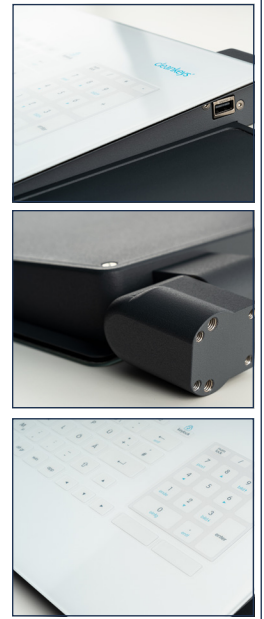

TKR-098-TOUCH-PANEL-WHITE-USB

PRODUCT FEATURES

- Capacitive, foldable glass operation panel
- Keyboard with completely sealed glass surface
- Protection level IP65 (front side)
- Keylock during cleaning the keyboard
- Washable and disinfectable, so that it complies with high hygienic standards
- Compact keyboard layout with integrated touchpad
- Beep volume and sensitivity adjustable individually
- Various possibilities of individualisation (colours, layout, printing)
- USB socket for mouse or other peripherals

SPECIFICATION

Housing material:	Aluminium, powder-coated, RAL7011;
Number of keys:	98
Technology:	Capacitive keys with frontside haptic printing
Protection level:	IP65 (frontside)
Mounting type:	Panel, foldable, wall mounting
Material frontplate:	Thermally tempered glass
Glass thickness:	3 mm
Glass printing colour:	RAL9010
Weight:	3,6 kg
Dimensions:	640 x 280 x 35 mm (LBH)
Printing process:	Silk screen printing

Hold down  and press  repeatedly until the desired setting is reached.

The 4 levels are shown as follows:

Adjusting the volume

The CK5 keyboard offers the possibility to adjust the beep volume in 4 steps. The respective setting is displayed for a few seconds via the LED row. The volume is set as follows: