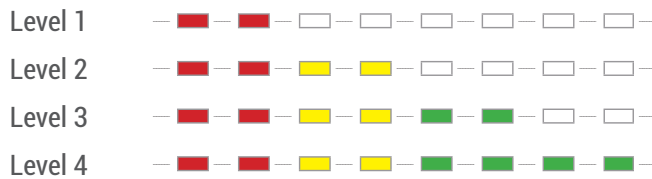

SPECIAL KEY FUNCTIONS

Adjusting the sensitivity

The CK5 keyboard offers the possibility to adjust the touch sensitivity in 4 steps. The respective setting is displayed for a few seconds via the LED row. The sensitivity is set as follows:

Hold down and press repeatedly until the desired setting is reached.

The 4 levels are shown as follows: