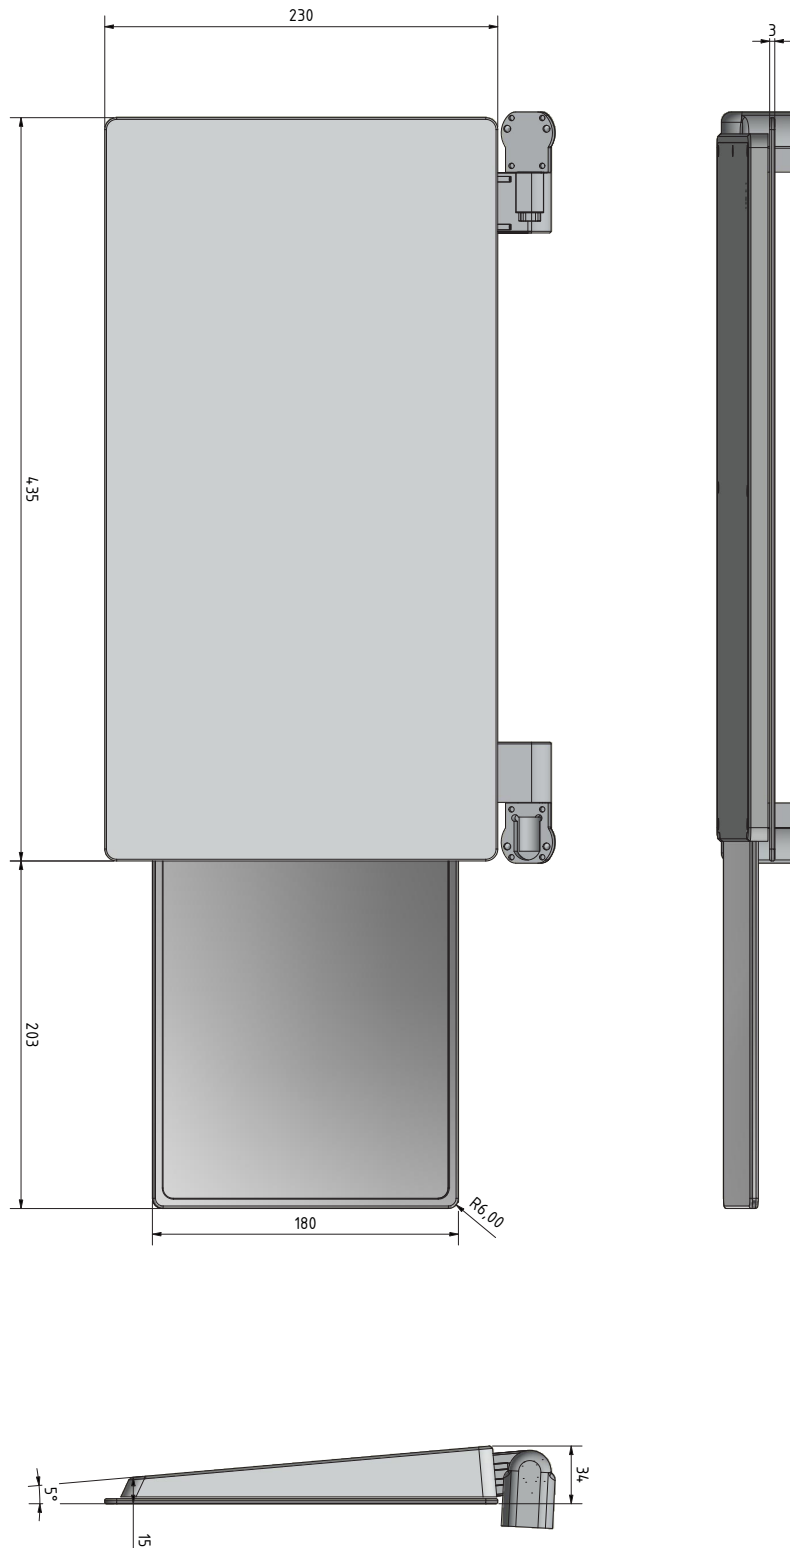

TECHNICAL DRAWING

Änderungen und Irrtümer vorbehalten!

GETT Gerätetechnik GmbH

Mittlerer Ring 1 | 08233 Treuen | Germany
Tel: +49 37468 660-0
Fax: +49 37468 660-66
E-Mail: info@gett.de
Internet: www.gett.de

Gett North America LLC

E-Mail: info@gett-na.com
Internet: www.gett-na.com

Gett Asia Ltd.

E-Mail: info@gett-asia.com
Internet: www.gett-asia.com